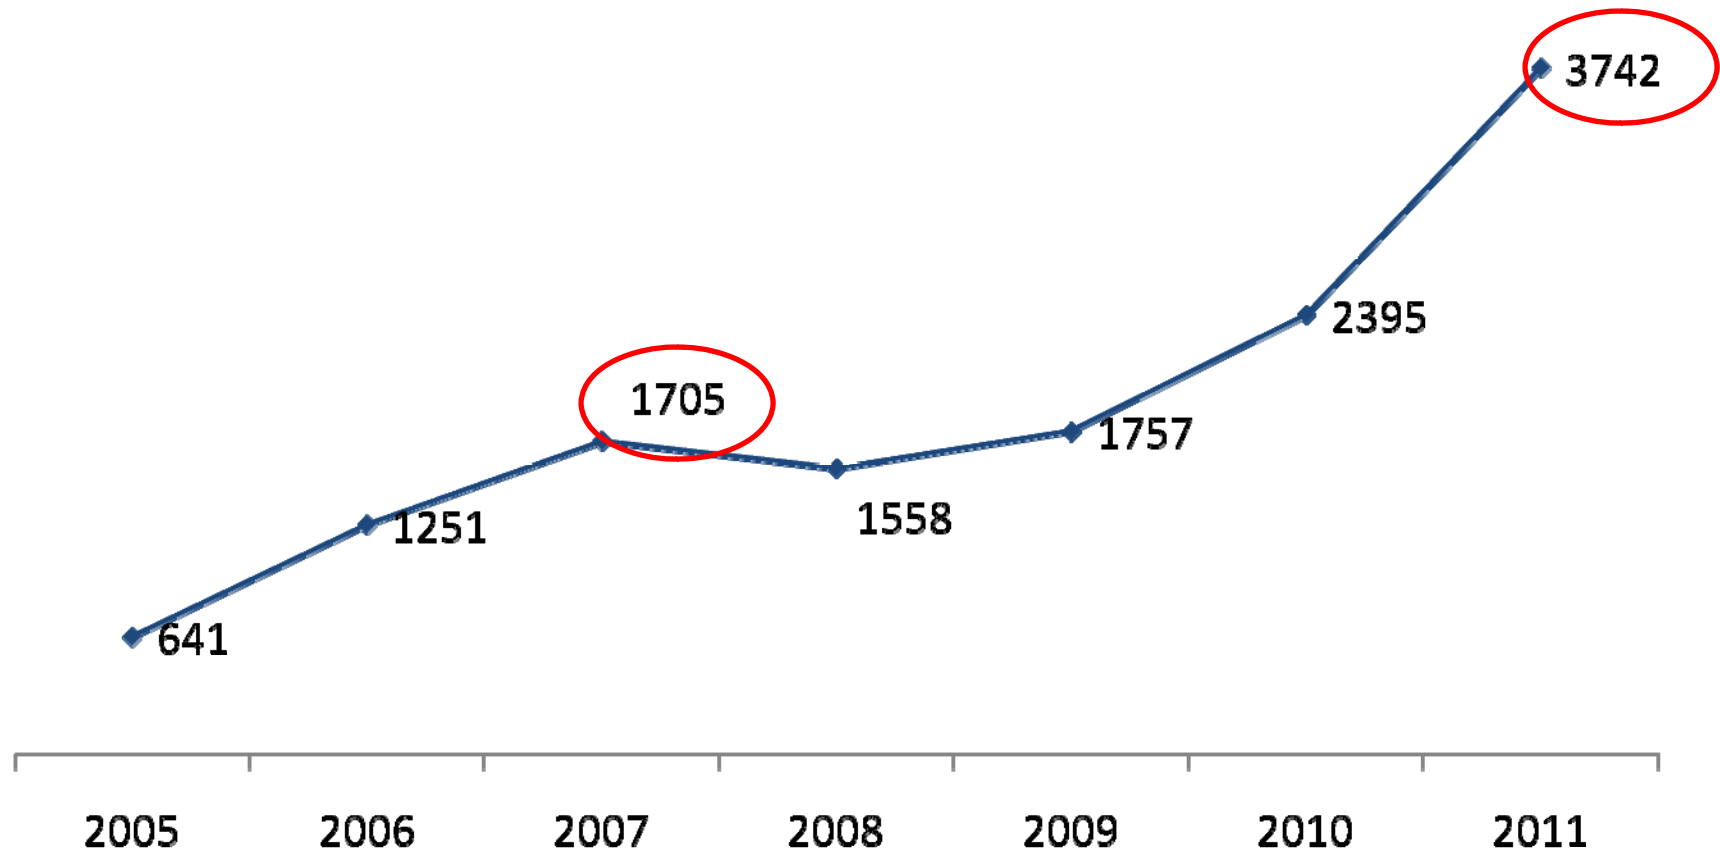

CPAC | 2011

The Washington Times

Straw Poll Results

February 10-12, 2011

Key Points About Straw Poll

- Ballots collected from Thursday morning through Friday afternoon
- Only registrants could vote
- 50 States plus DC represented in the balloting

Total Straw Polls Cast

Type of Registrant

Age

Gender

Which ONE of the following comes closest to your core beliefs and ideology?

Which of the following issues is **MOST**, and **SECOND MOST IMPORTANT** to you personally?