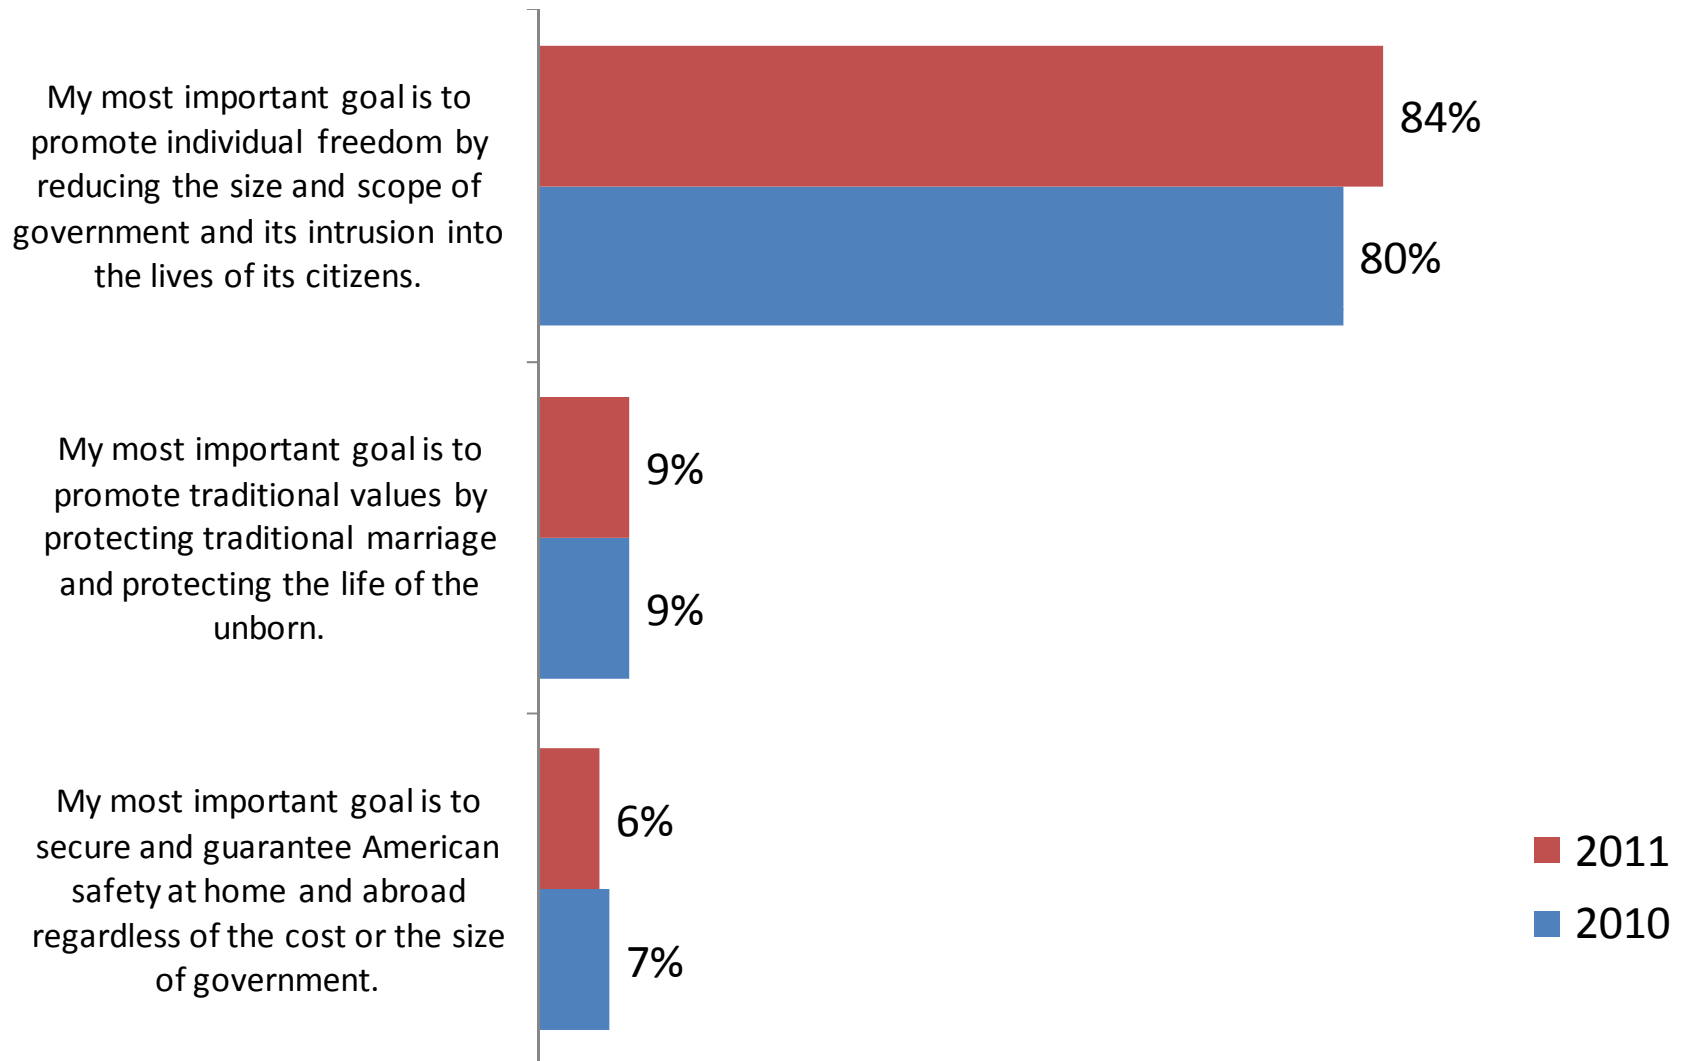

CPAC | 2011

The Washington Times

Straw Poll Results

February 10-12, 2011

Key Points About Straw Poll

- Ballots collected from Thursday morning through Friday afternoon
- Only registrants could vote
- 50 States plus DC represented in the balloting

Total Straw Polls Cast

Type of Registrant

Age

Gender

Which ONE of the following comes closest to your core beliefs and ideology?

Which of the following issues is **MOST**, and **SECOND MOST IMPORTANT** to you personally?

Which of the following issues is **MOST**, and **SECOND MOST IMPORTANT** to you personally?

In your opinion, which of the following should be done to Reduce the Federal Debt?

Republicans in Congress

Do you think that the Republicans in Congress will be able to accomplish the following.....?