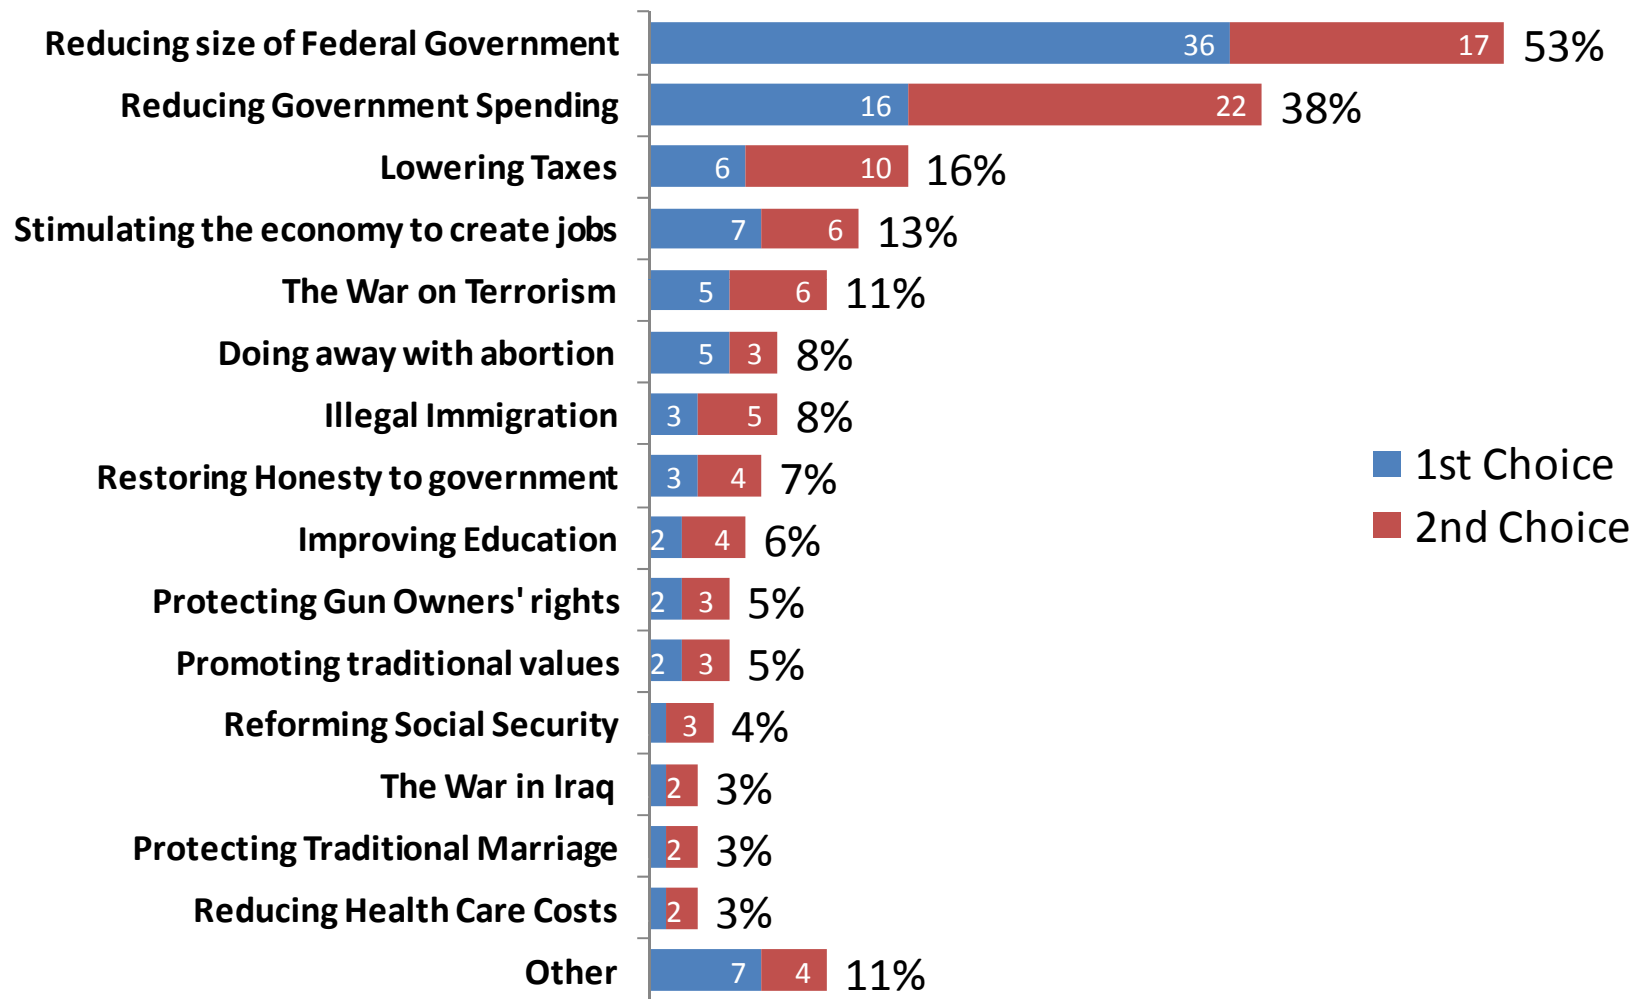

CPAC | 2011

The Washington Times

Straw Poll Results

February 10-12, 2011

Key Points About Straw Poll

- Ballots collected from Thursday morning through Friday afternoon
- Only registrants could vote
- 50 States plus DC represented in the balloting

Total Straw Polls Cast

Type of Registrant

Age

Gender

Which ONE of the following comes closest to your core beliefs and ideology?

Which of the following issues is **MOST**, and **SECOND MOST IMPORTANT** to you personally?

Which of the following issues is **MOST**, and **SECOND MOST IMPORTANT** to you personally?

In your opinion, which of the following should be done to Reduce the Federal Debt?

Republicans in Congress

Do you think that the Republicans in Congress will be able to accomplish the following.....?