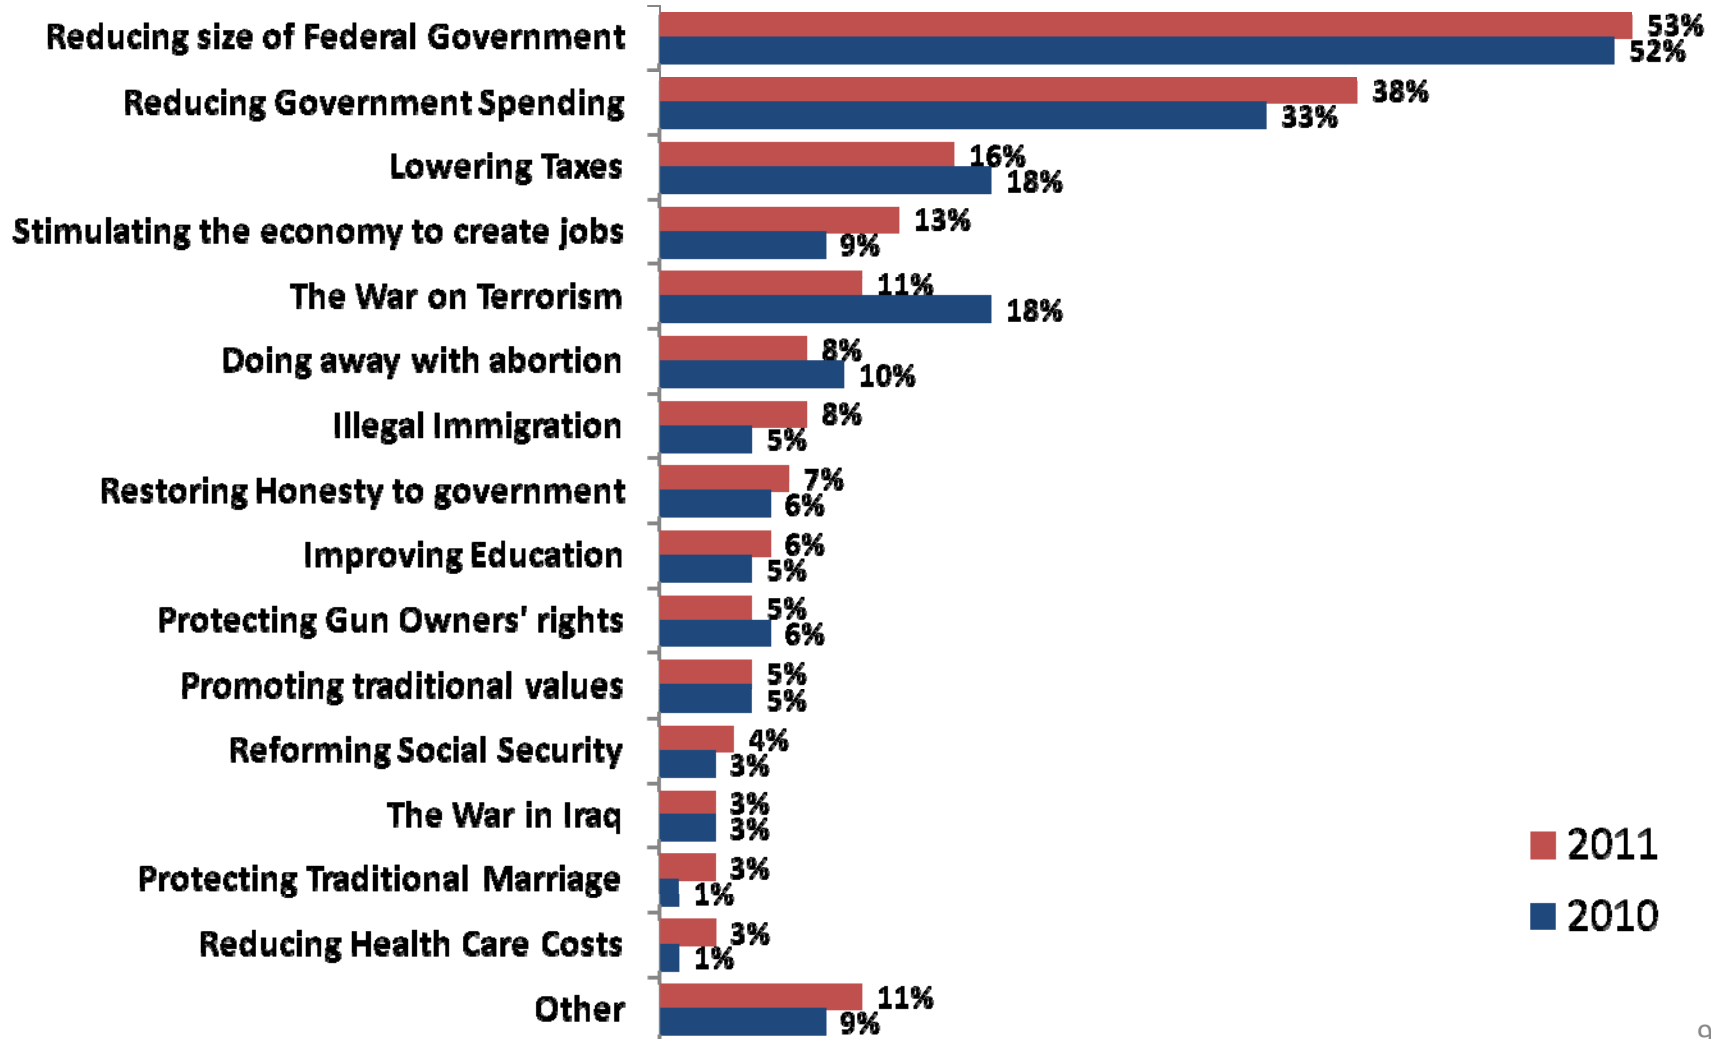

CPAC | 2011

The Washington Times

Straw Poll Results

February 10-12, 2011

Key Points About Straw Poll

- Ballots collected from Thursday morning through Friday afternoon
- Only registrants could vote
- 50 States plus DC represented in the balloting

Total Straw Polls Cast

Type of Registrant

Age

Gender

Which ONE of the following comes closest to your core beliefs and ideology?

Which of the following issues is **MOST**, and **SECOND MOST IMPORTANT** to you personally?

Which of the following issues is **MOST**, and **SECOND MOST IMPORTANT** to you personally?

In your opinion, which of the following should be done to Reduce the Federal Debt?

Republicans in Congress

Do you think that the Republicans in Congress will be able to accomplish the following.....?