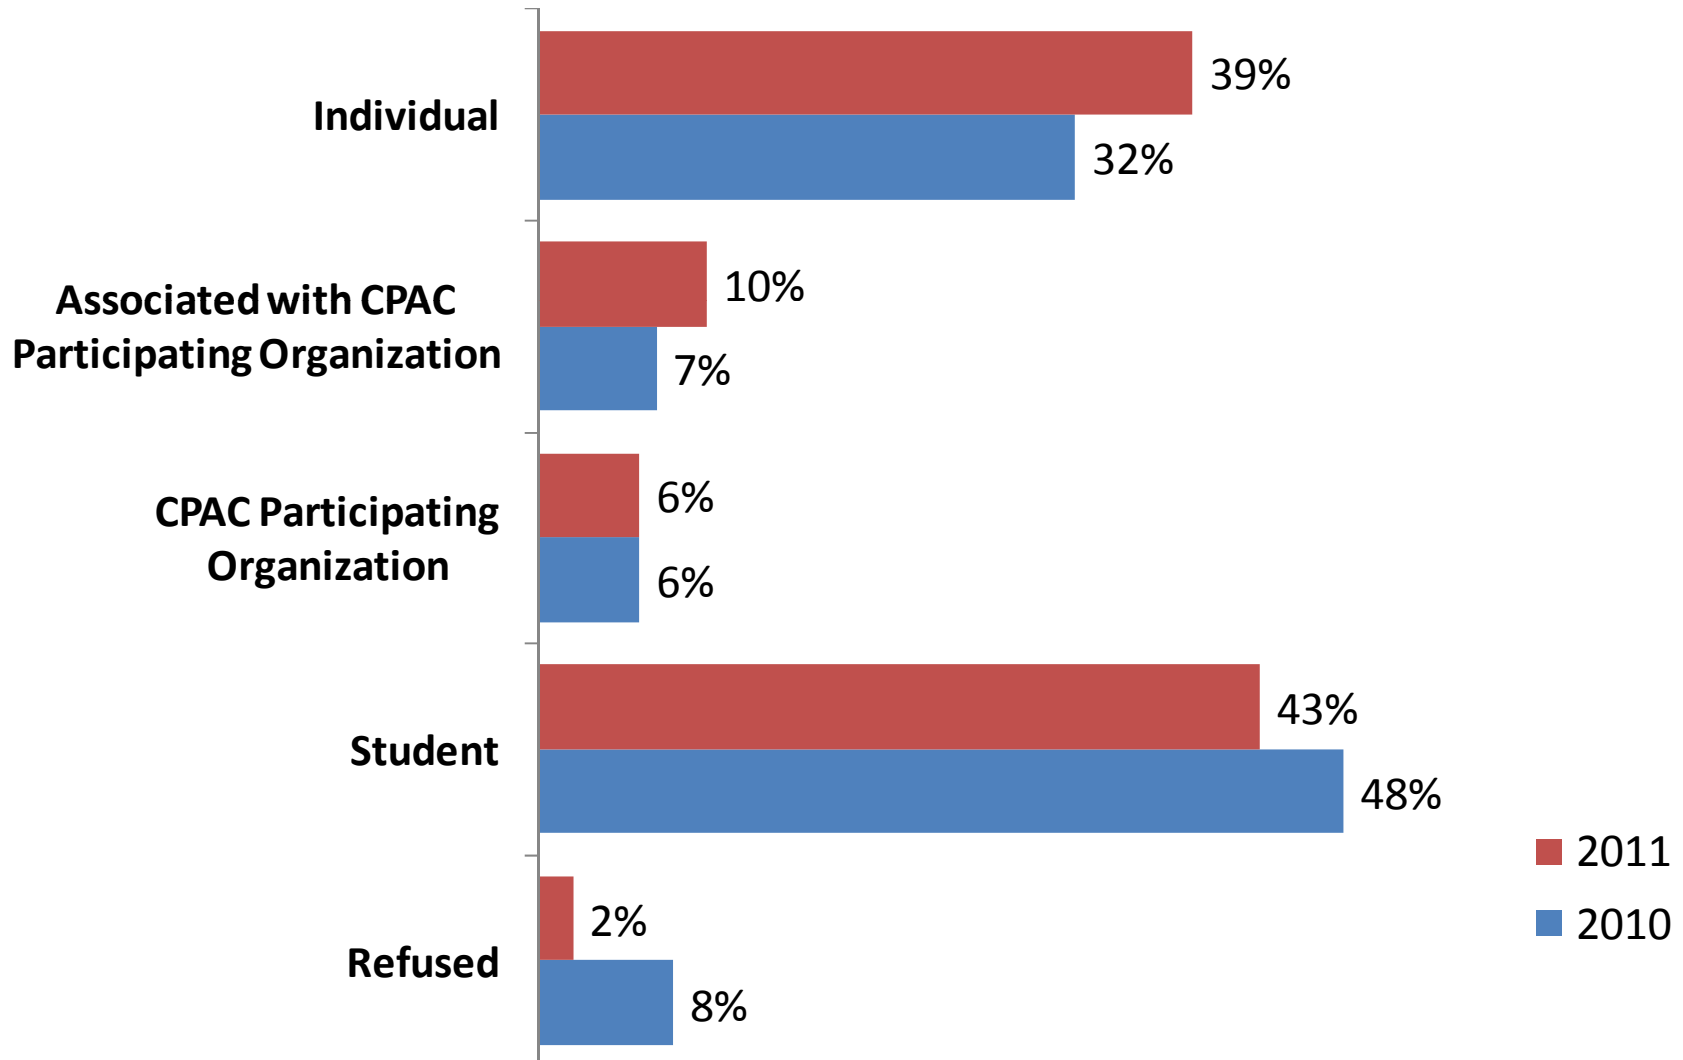

CPAC | 2011

The Washington Times

Straw Poll Results

February 10-12, 2011

Key Points About Straw Poll

- Ballots collected from Thursday morning through Friday afternoon
- Only registrants could vote
- 50 States plus DC represented in the balloting

Total Straw Polls Cast

Type of Registrant

Age

Gender

Which ONE of the following comes closest to your core beliefs and ideology?

Which of the following issues is **MOST**, and **SECOND MOST IMPORTANT** to you personally?

Which of the following issues is **MOST**, and **SECOND MOST IMPORTANT** to you personally?

In your opinion, which of the following should be done to Reduce the Federal Debt?

Republicans in Congress

Do you think that the Republicans in Congress will be able to accomplish the following.....?