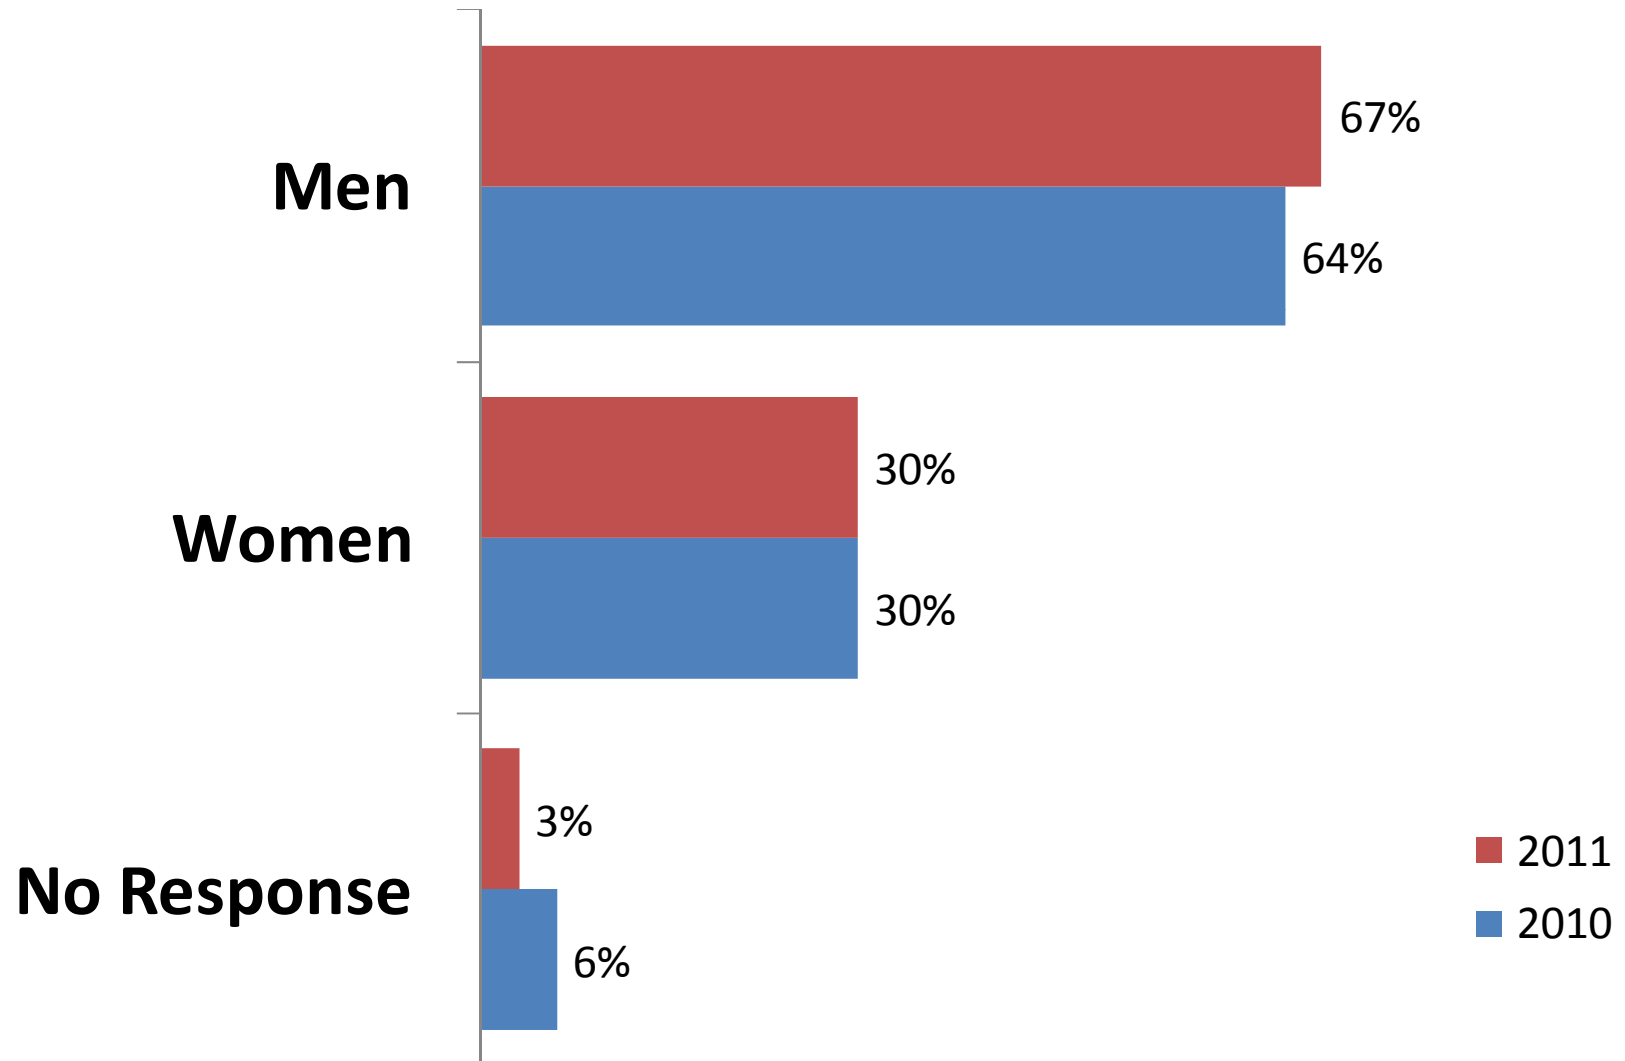

CPAC | 2011

The Washington Times

Straw Poll Results

February 10-12, 2011

Key Points About Straw Poll

- Ballots collected from Thursday morning through Friday afternoon
- Only registrants could vote
- 50 States plus DC represented in the balloting

Total Straw Polls Cast

Type of Registrant

Age

Gender

Which ONE of the following comes closest to your core beliefs and ideology?

Which of the following issues is **MOST**, and **SECOND MOST IMPORTANT** to you personally?

Which of the following issues is **MOST**, and **SECOND MOST IMPORTANT** to you personally?

In your opinion, which of the following should be done to Reduce the Federal Debt?

Republicans in Congress

Do you think that the Republicans in Congress will be able to accomplish the following.....?