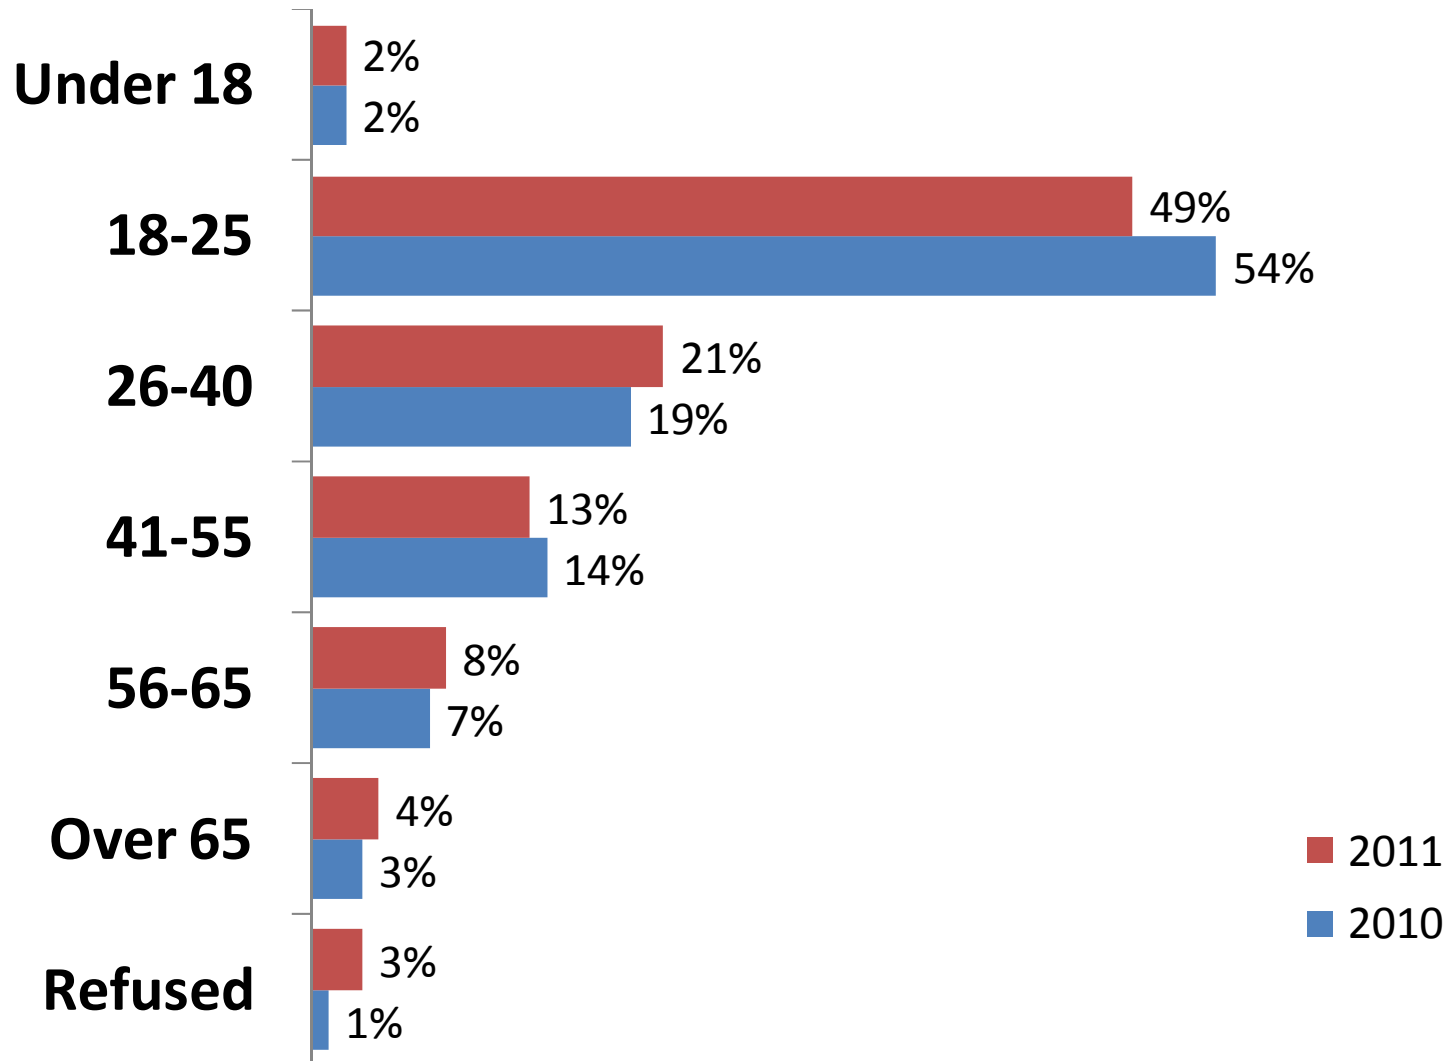

CPAC | 2011

The Washington Times

Straw Poll Results

February 10-12, 2011

Key Points About Straw Poll

- Ballots collected from Thursday morning through Friday afternoon
- Only registrants could vote
- 50 States plus DC represented in the balloting

Total Straw Polls Cast

Type of Registrant

Age

Gender

Which ONE of the following comes closest to your core beliefs and ideology?

Which of the following issues is **MOST**, and **SECOND MOST IMPORTANT** to you personally?